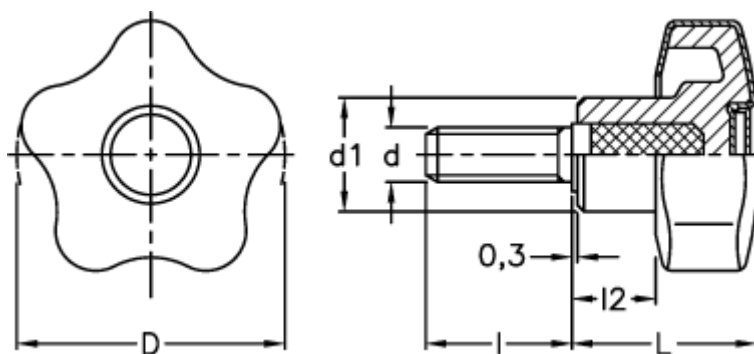

Article number: 23021699034

Description: E+G Lobe knobs

VCT.43 p-M6x25 SOFT C4 RAL7035 - gray cap

Measures

D	= 43
d1	= 17.0
d 6g	= M6
l	= 25
L	= 29.0
l2	= 11.0